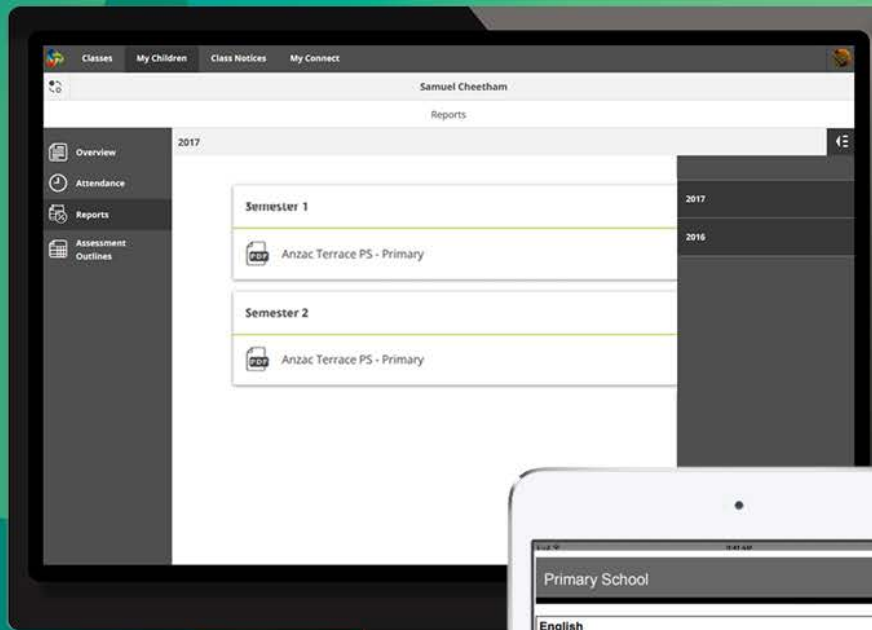

Secure
Convenient
Paperless

See all your children's Connect classes for notices, calendar events, learning activities and assignments

Login to CONNECT

USING YOUR PREFERRED BROWSER

Use your P-number as your user name

If you can't remember your login details follow the 'Forgot Your Password' link

Download your child's report or print if you like

While you're in Connect

See a weekly view of your child's attendance

See what else Connect has to offer