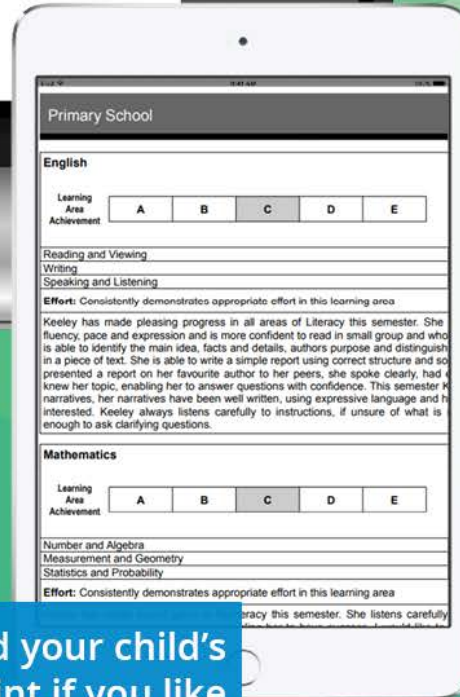

Secure
Convenient
Paperless

See all your children's Connect classes for notices, calendar events, learning activities and assignments

Login to CONNECT

USING YOUR PREFERRED BROWSER

Use your P-number as your user name

If you can't remember your login details follow the 'Forgot Your Password' link

Download your child's report or print if you like

While you're in Connect

See a weekly view of your child's attendance

See what else Connect has to offer